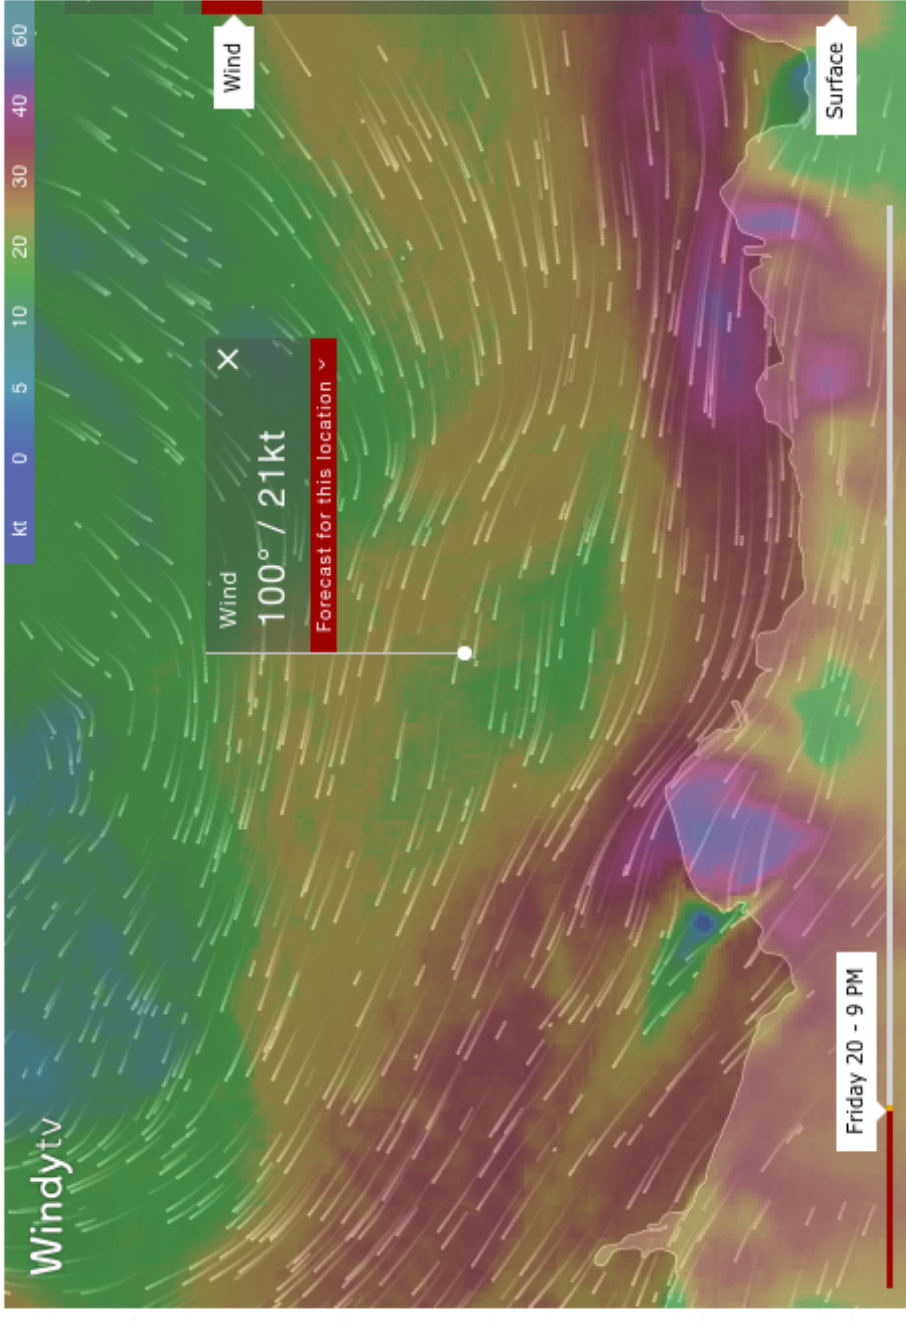

Preview:

Show map: on specific coordinates

on the location of the user

Drag and zoom map on the right side to set the desired view

Position: -63.841, 116.104

Zoom: 5

Width: px

Height: px

Show allways: forecast for now

forecast for the next:

fixed date:

Overlay:

Altitude:

Wind:

Temperature:

hide controls

show the marker in the middle of a map

hide "Awesome weather forecast..." text

Embed this HTML code to your page: [[copy to clipboard](#)]

```
<iframe width="650" height="450" src="https://emb
```